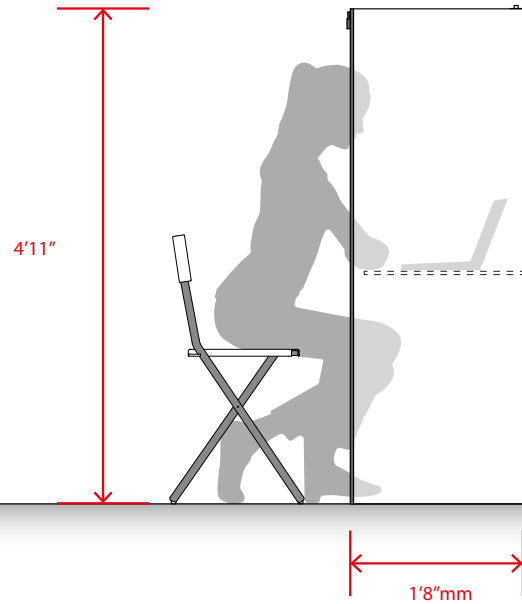

- + Transform your existing rooms in test labs
- + Easy-to-assemble and easily transportable model for a punctual use.
Alveolar partition wall
- + Building time : 1 minute
Total weight including the chair : 17,64 lbs

Lite Lab

Equipment provided in the carrying bag

Lite Lab

Dimensions

SIDE

FACE

BACK

TOP