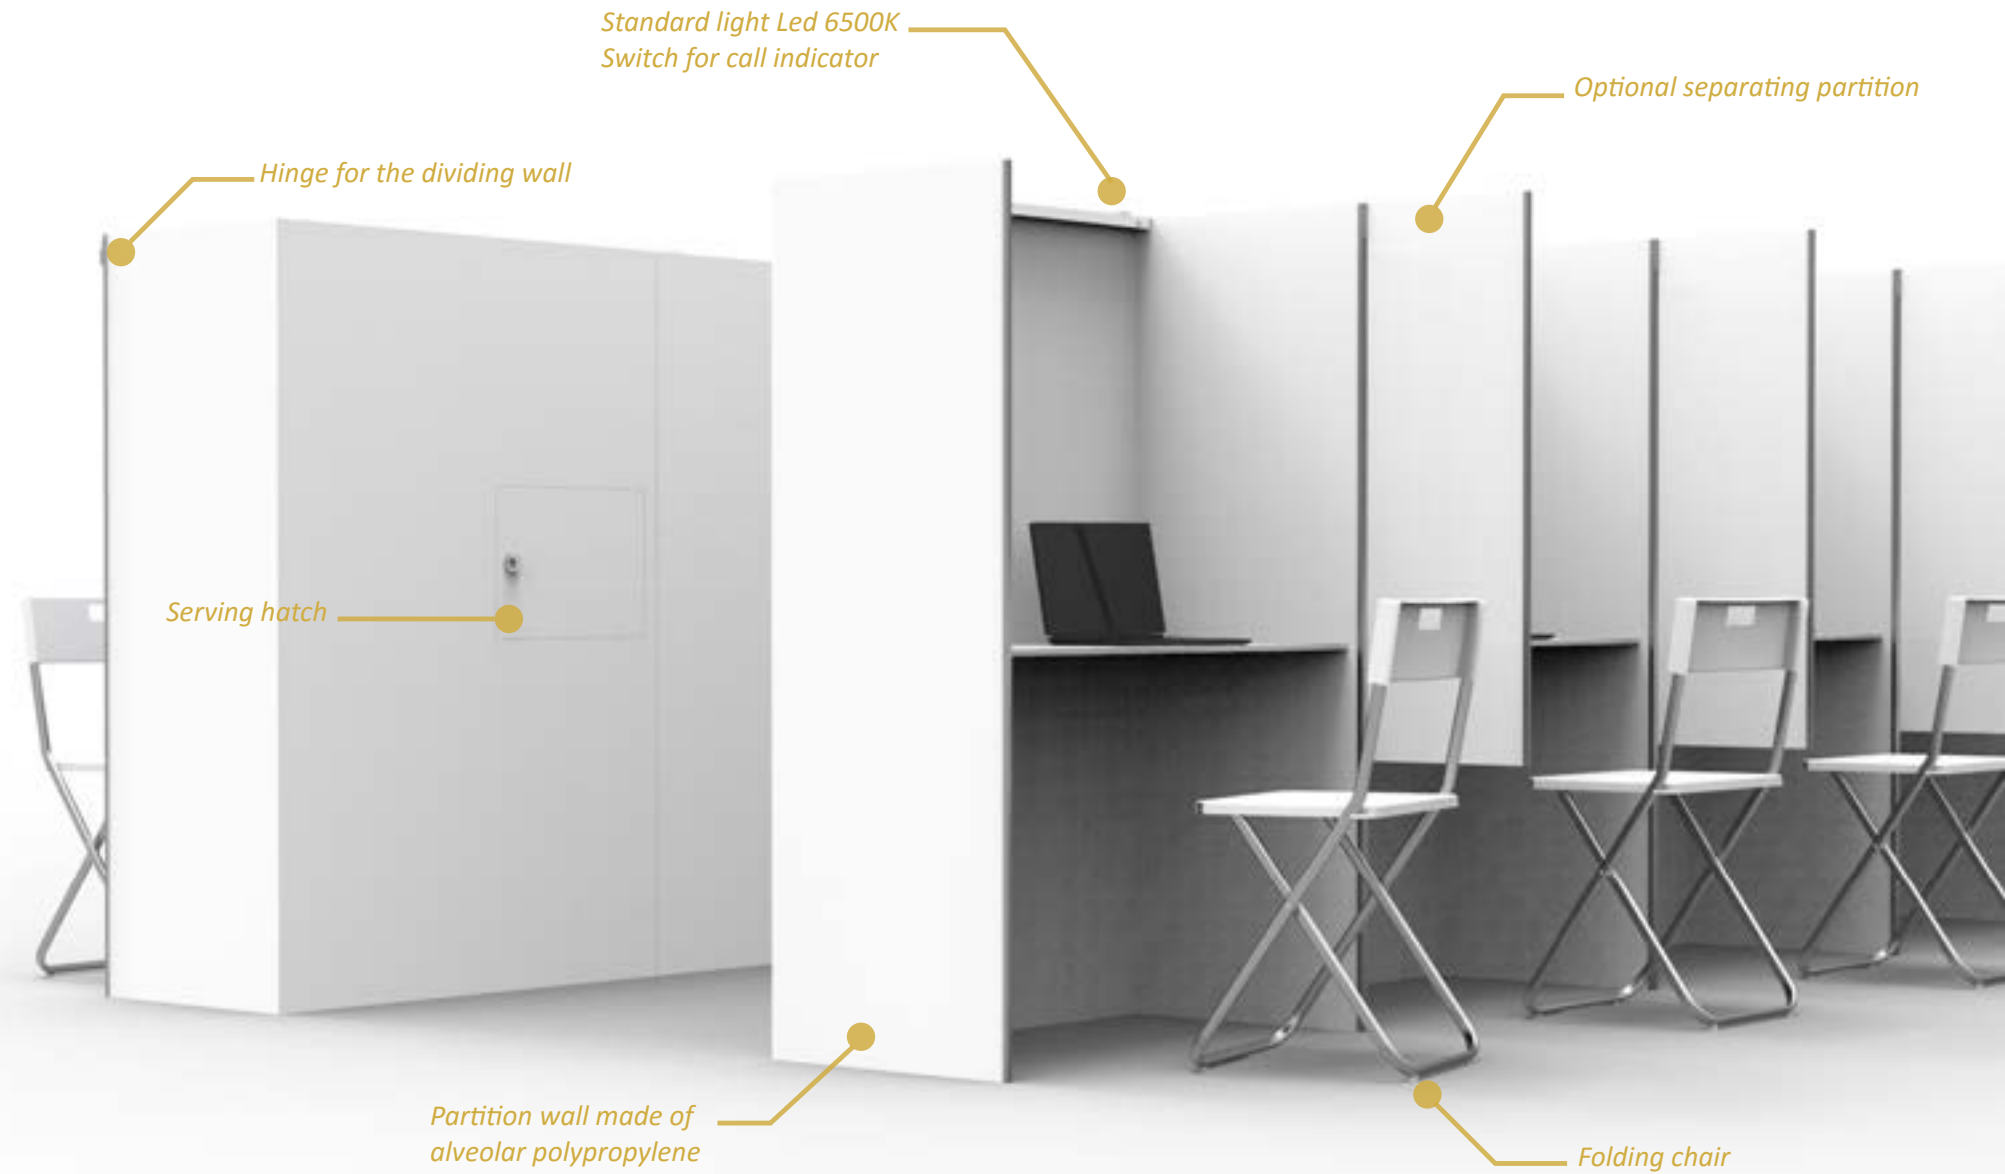

THE LAB[®]
in the bag

Lite Lab

Sensory desk of analyses

Lite Lab

DESCRIPTION

Foldaway sensory desk of analyses for testrooms, entirely adapted to sensory testing (taste, sniff, sight and qualitative ...).

THE STRENGTHS

- + Transform your existing rooms in test labs
- + Easy-to-assemble and easily transportable model for a punctual use.
Alveolar partition wall
- + Building time : 1 minute
Total weight including the chair : 17,64 lbs

Lite Lab

Equipment provided in the carrying bag

Lite Lab

Dimensions

SIDE

FACE

BACK

TOP

Our strengths

Sensory analysis booths easy to transport and fast to install.

"Our design teams can help you customize **Lite Lab** (dimensions, accessories, colours ...) to accommodate your test protocols, current or future test location, new ideas..."