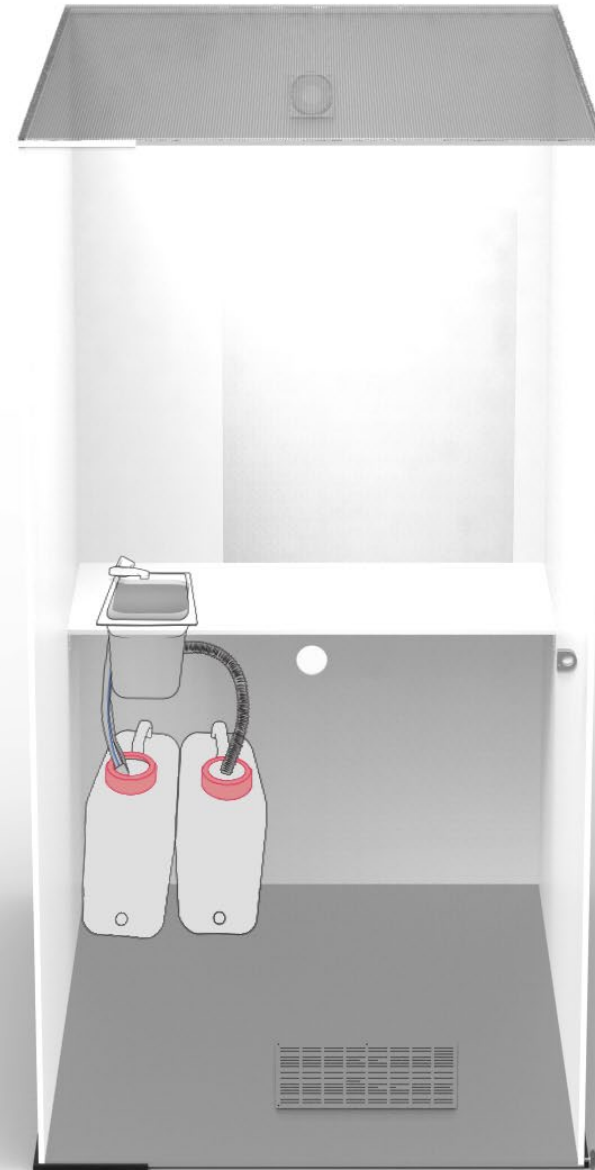

Optional accessories

Three-lights kit

Option available

DESCRIPTION

- 3 different types of light kit: daylight, indoor light and red light
- Available for Full Lab, Lite Lab, Desktop Alu and Desktop Polypro

Standalone sink kit

Option available

EQUIPMENT

- Stainless steel sink (12L)
- Tap
- 12V System
- Fresh water tank
- Waste water tank
- Available for Full Lab and Lite Lab

Mobile Video Mirror

Option available

DESCRIPTION

This mobile video mirror of analyses is one-way mirror, with a WiFi camera and LED, it is to be market out by its simplicity and its light weight.

- Dimensions: H. 1'97" x D. 0'33" x W. 1'48"
- Weight: 7,72 lbs