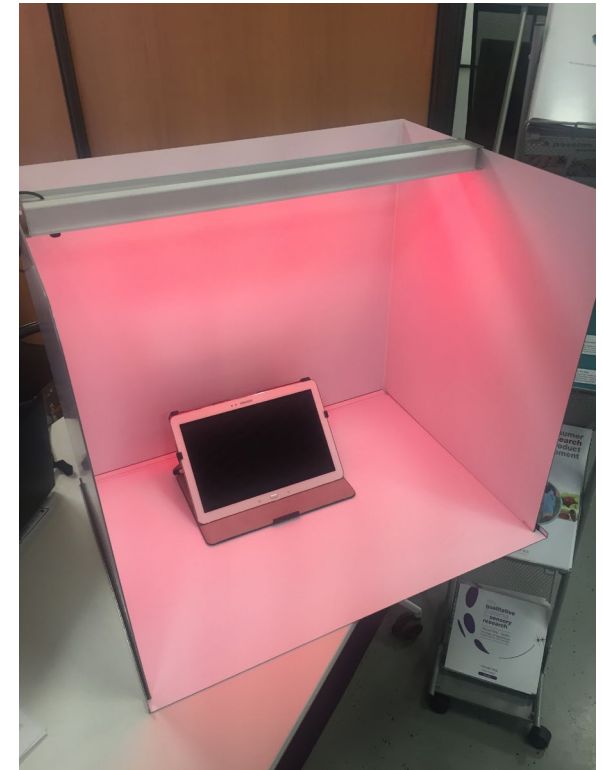

Optional accessories

Three-lights kit

Option available

DESCRIPTION

- 3 different types of light kit: daylight, indoor light and red light
- Available for Full Lab, Lite Lab, Desktop Alu and Desktop Polypro

Standalone sink kit

Option available

EQUIPMENT

- Stainless steel sink (12L)
- Tap
- 12V System
- Fresh water tank
- Waste water tank
- Available for Full Lab and Lite Lab

Mobile Video Mirror

Option available

DESCRIPTION

This mobile video mirror of analyses is one-way mirror, with a WiFi camera and LED, it is to be market out by its simplicity and its light weight.

- Dimensions: H. 1'97" x D. 0'33" x W. 1'48"
- Weight: 7,72 lbs